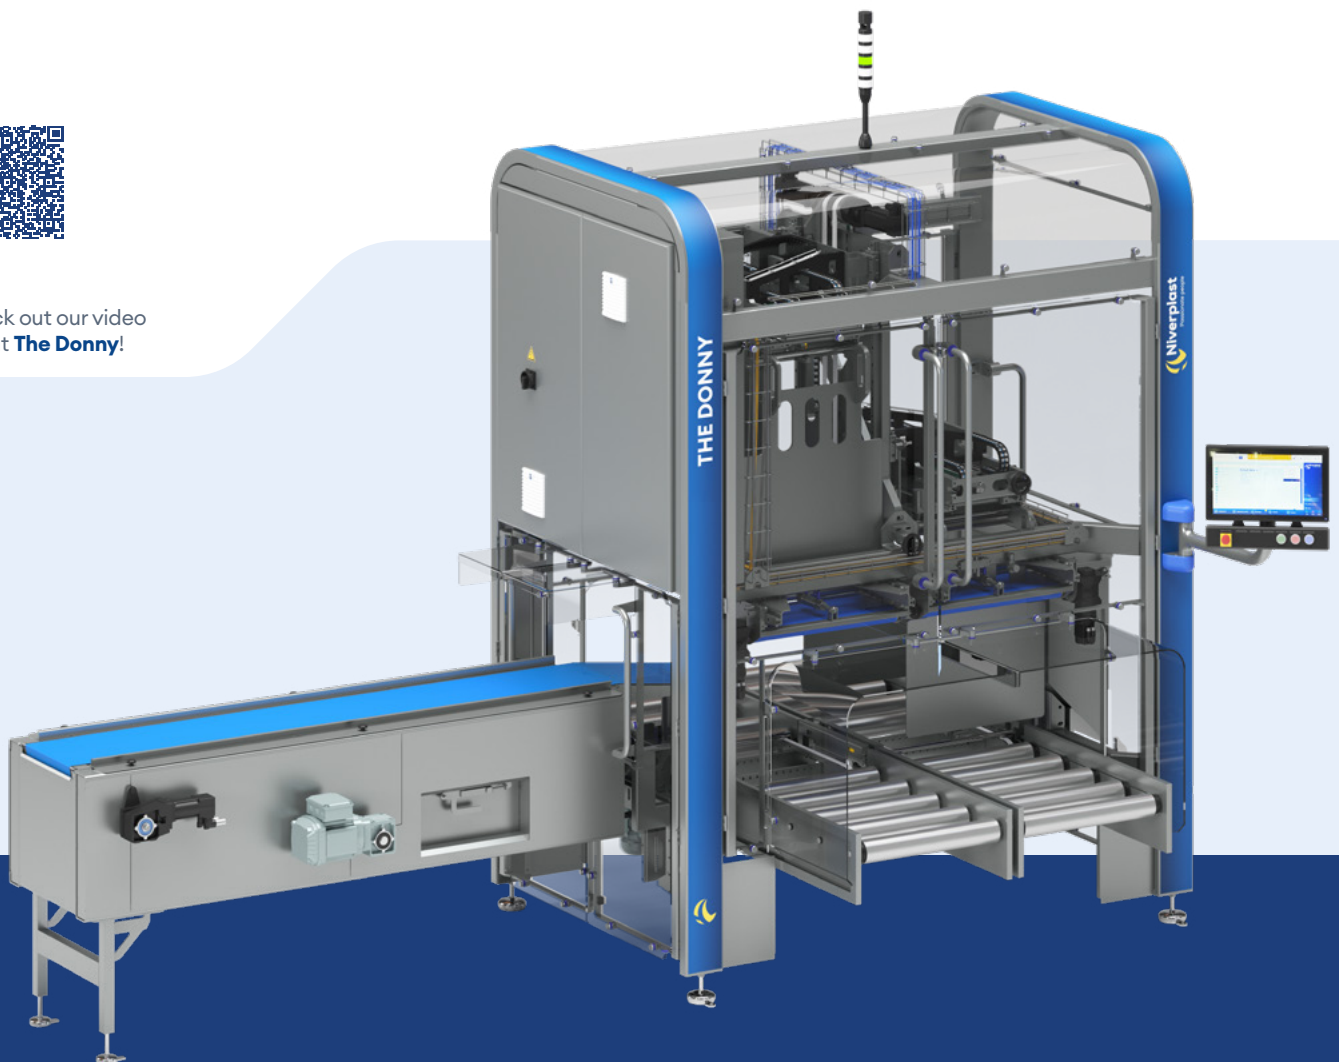

The Donny

Touch-free layer packaging

Check out
The Donny

niverplastna.com

 **Niverplast**
Passionate people

The Donny

Hands-free layer packaging

The world's first fully automated packaging machine, without touching the product – that's The Donny! This is case filling in a revolutionary way. With advanced yet simple technology, your bakery products will be packed into cases, organizing them into neat stacks, layer by layer. And even better: without any drop in height. Making this a cost-efficient replacement for pick & place: touch-free, incredibly fast, and perfectly placed bag-in-box.

Check out our video about **The Donny!**

Without a touch

Replace robot or human hands for more hygienic product packaging

Zero falling height

Your products are gently laid, ensuring optimal condition upon boxing

Perfect alternative

No need for robot pick & place, so less maintenance and more cost efficient

6 steps

How The Donny works

1 Product carrier input

2 Bag spreading

3 Extending conveyor belt

4 Product transport

Specifications

- ✓ High speed packaging
- ✓ Compact design L 2300 x W 2100 x H 2700 mm
- ✓ Guaranteed Lowest Total Cost of Ownership
- ✓ Easy and very simple to operate
- ✓ 24-hours non-stop production
- ✓ Remote support
- ✓ Quick box size change over
- ✓ Left- or right-handed version
- ✓ On-screen HD visualisation of warnings and possible machine functions
- ✓ Operates stand-alone as well as in any automatic production line