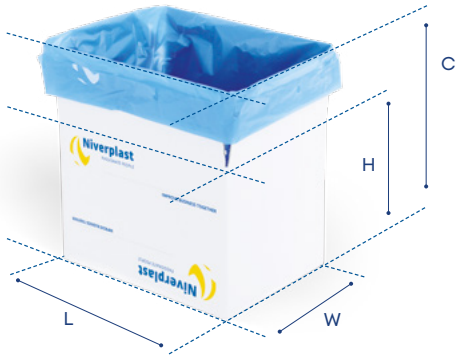

5 Layering products

6 Repetitive handling

Hi, my name
is **Stephane**

Do you have a product
that needs to be
packed? Get in touch!

+1 (716) 628 0142

s.vieira@niverplast.com

**Always a
perfect fit for
all your box
and bag sizes**

Specifications

- ✓ High speed packaging
- ✓ Compact design L 2300 x W 2100 x H 2700 mm
- ✓ Guaranteed Lowest Total Cost of Ownership
- ✓ Easy and very simple to operate
- ✓ 24-hours non-stop production
- ✓ Remote support
- ✓ Quick box size change over
- ✓ Left- or right-handed version
- ✓ On-screen HD visualisation of warnings and possible machine functions
- ✓ Operates stand-alone as well as in any automatic production line

Box sizes

Suited for a wide variety of box sizes. In need of custom sizes? We love the challenge.

	Minimum	Maximum
L Length	300 mm (11.8")	600 mm (23.6")
W Width	370 mm (14.6")	430 mm (16.9")
C Height	240 mm (9.4")	500 mm (19.7")
H Height	100 mm (3.9")	