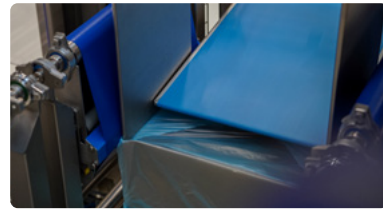

3 Extending conveyor belt