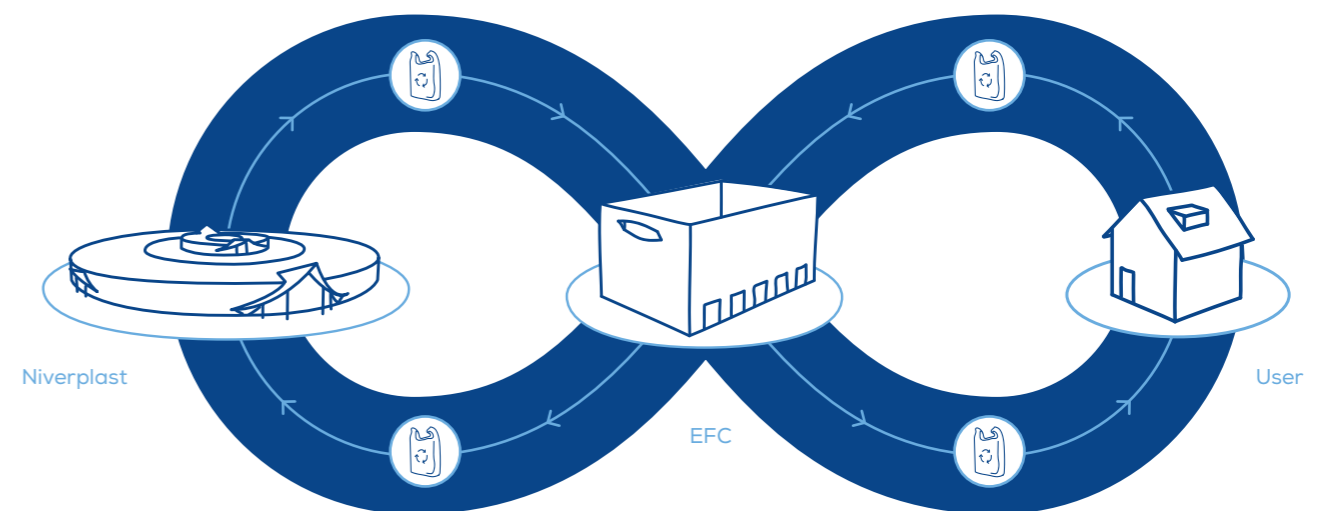

Closed loop