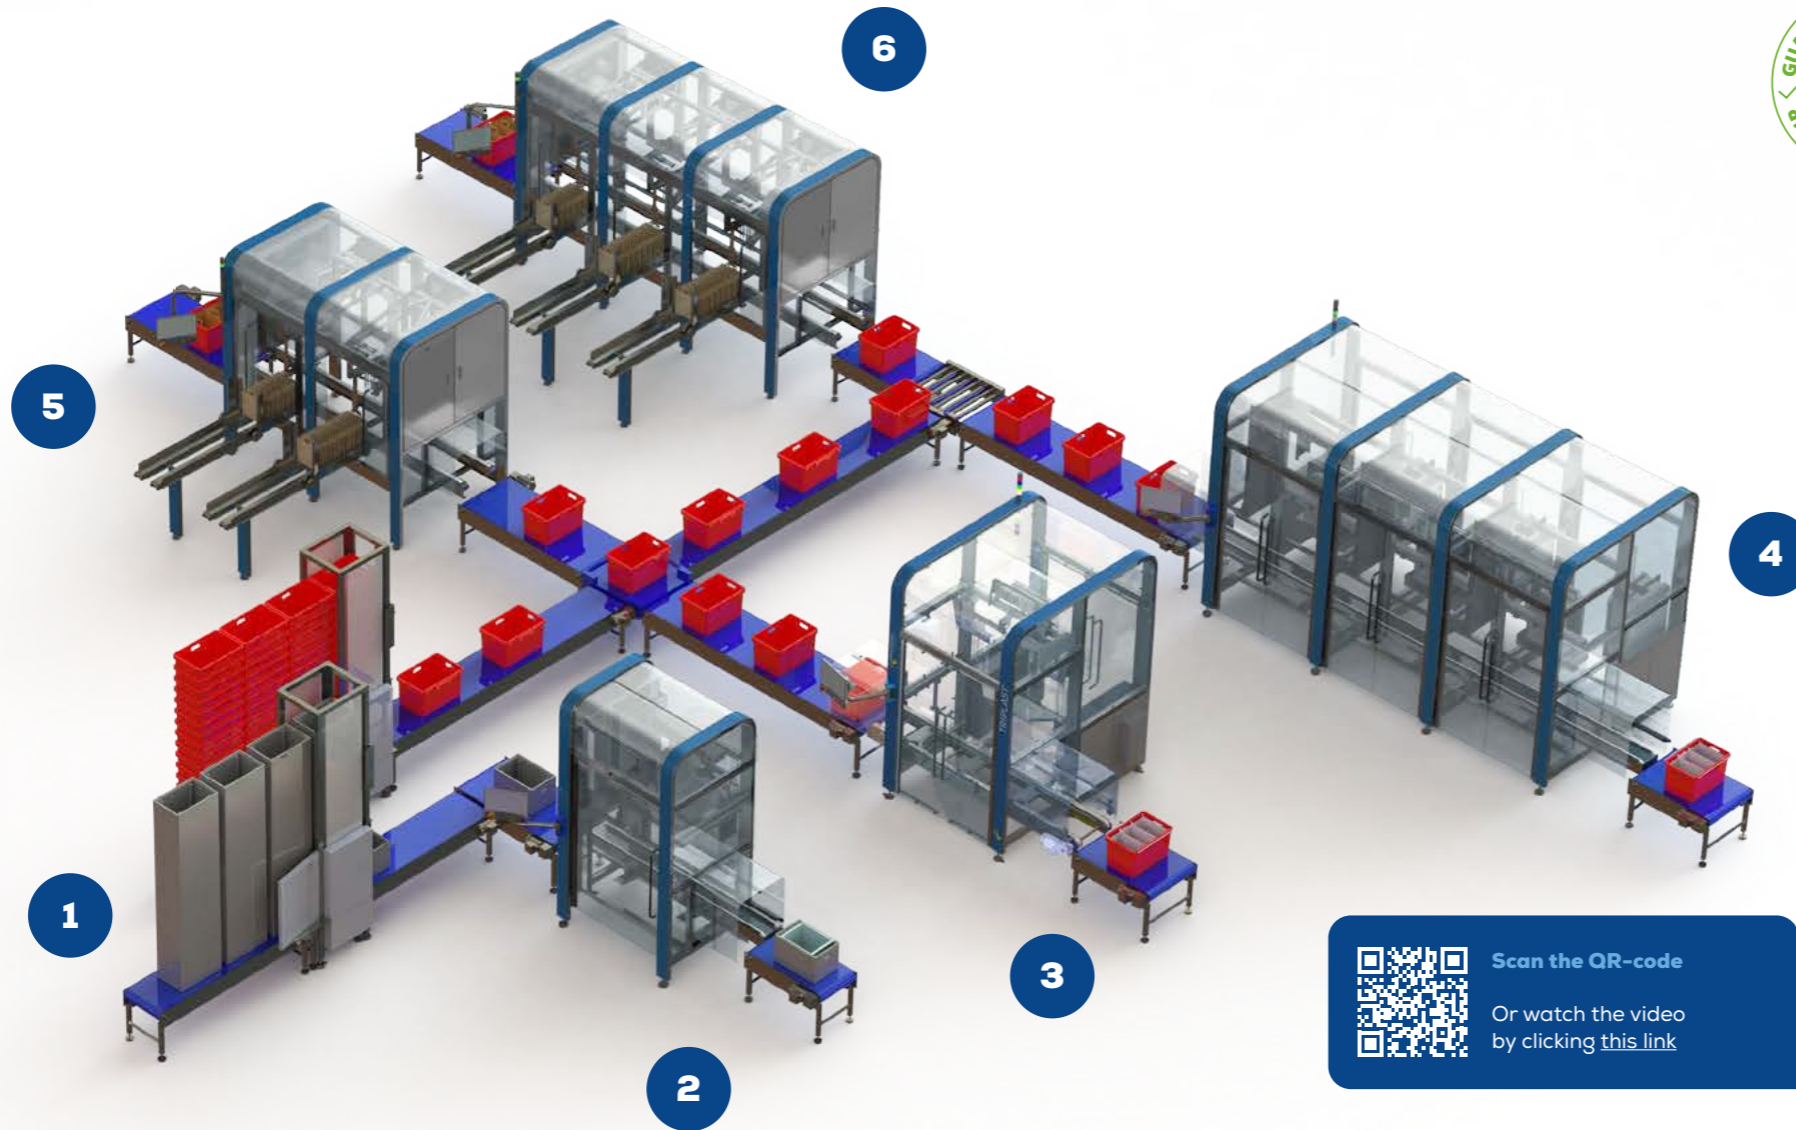

Scan the QR-code

Or watch the video by clicking [this link](#)

Hi, my name is Freek Jan

+31 6 55 90 83 06
fj.plas@niverplast.com

1 Crate Destacking

Automatic Crate Destacker

- → Easy to change to different types of crates or (polystyrene) boxes
- → Systems keep running while you add new stacks
- → Easy and very simple to operate
- → 24/7 non-stop production

4 Triple (T-shirt) bag placing

TriPlast

- → Places three (T-shirt) bags in 1 tote, crate, bin or (polystyrene) box.
- → Up to 54 bags per minute
- → Bag Refill without any production stop
- → 24/7 non-stop production

2 Single (T-shirt) bag placing

EasyPlast

- → Up to 25 bags per minute
- → 1000 bags in store
- → Bag Refill without any production stop
- → 24/7 non-stop production

5 Paper bag placing (Double)

Paperbagger

- → Up to 28 bags per minute
- → 24/7 non-stop production
- → Easy and very simple to operate

3 Multiple (T-shirt) bag placing

SinglePlast

- → Places multiple (t-shirt) bags in 1 tote, crate, bin or (polystyrene) box.
- → Small footprint
- → Up to 18 bags per minute
- → Bag Refill without any production stop
- → 24/7 non-stop production

6 Paper bag placing (Triple)

Paperbagger

- → Up to 42 bags per minute
- → 24/7 non-stop production
- → Easy and very simple to operate

It's a given that the E-commerce market is growing rapidly. As specific markets ask for specific packaging solutions, we are happy to support you with our automatic (T-shirt) bag placing machines!

What do you need?

Depending on the product that needs to be packed, our machines can place one or more bags in a tote, bin or (polystyrene) box.

How to achieve this?

With 35 years of experience, Niverplast has been improving businesses all over the world with the automation of their packaging procedures.

Research & development and happy customers have been our top one priority. Together, is our key to success.

Whom?

Niverplast's passionate people have developed a variety of compact, efficient and innovative packaging solutions for the E-commerce market.

What machines?

- → Your crates can be destacked with our **automatic crate destacker**, then they can be transported to a variety of automatic bag placing machines.
- → In case your space is limited, our **SinglePlast** is the solution. It places three bags in one crate and can handle up to 18 bags per minute.
- → If you have a bit more space, our **TriPlast** is recommended. It also places three bags in one crate, but uses a different technique and therefore is able to place over 54 bags per minute!
- → If you don't find your solution in (closed loop) plastic bags, challenge us. We can also offer you **packaging machines** that place paper bags.

Niverplast is your passionate partner in improving your business!

All machines can operate stand-alone as well as in any automatic production line.